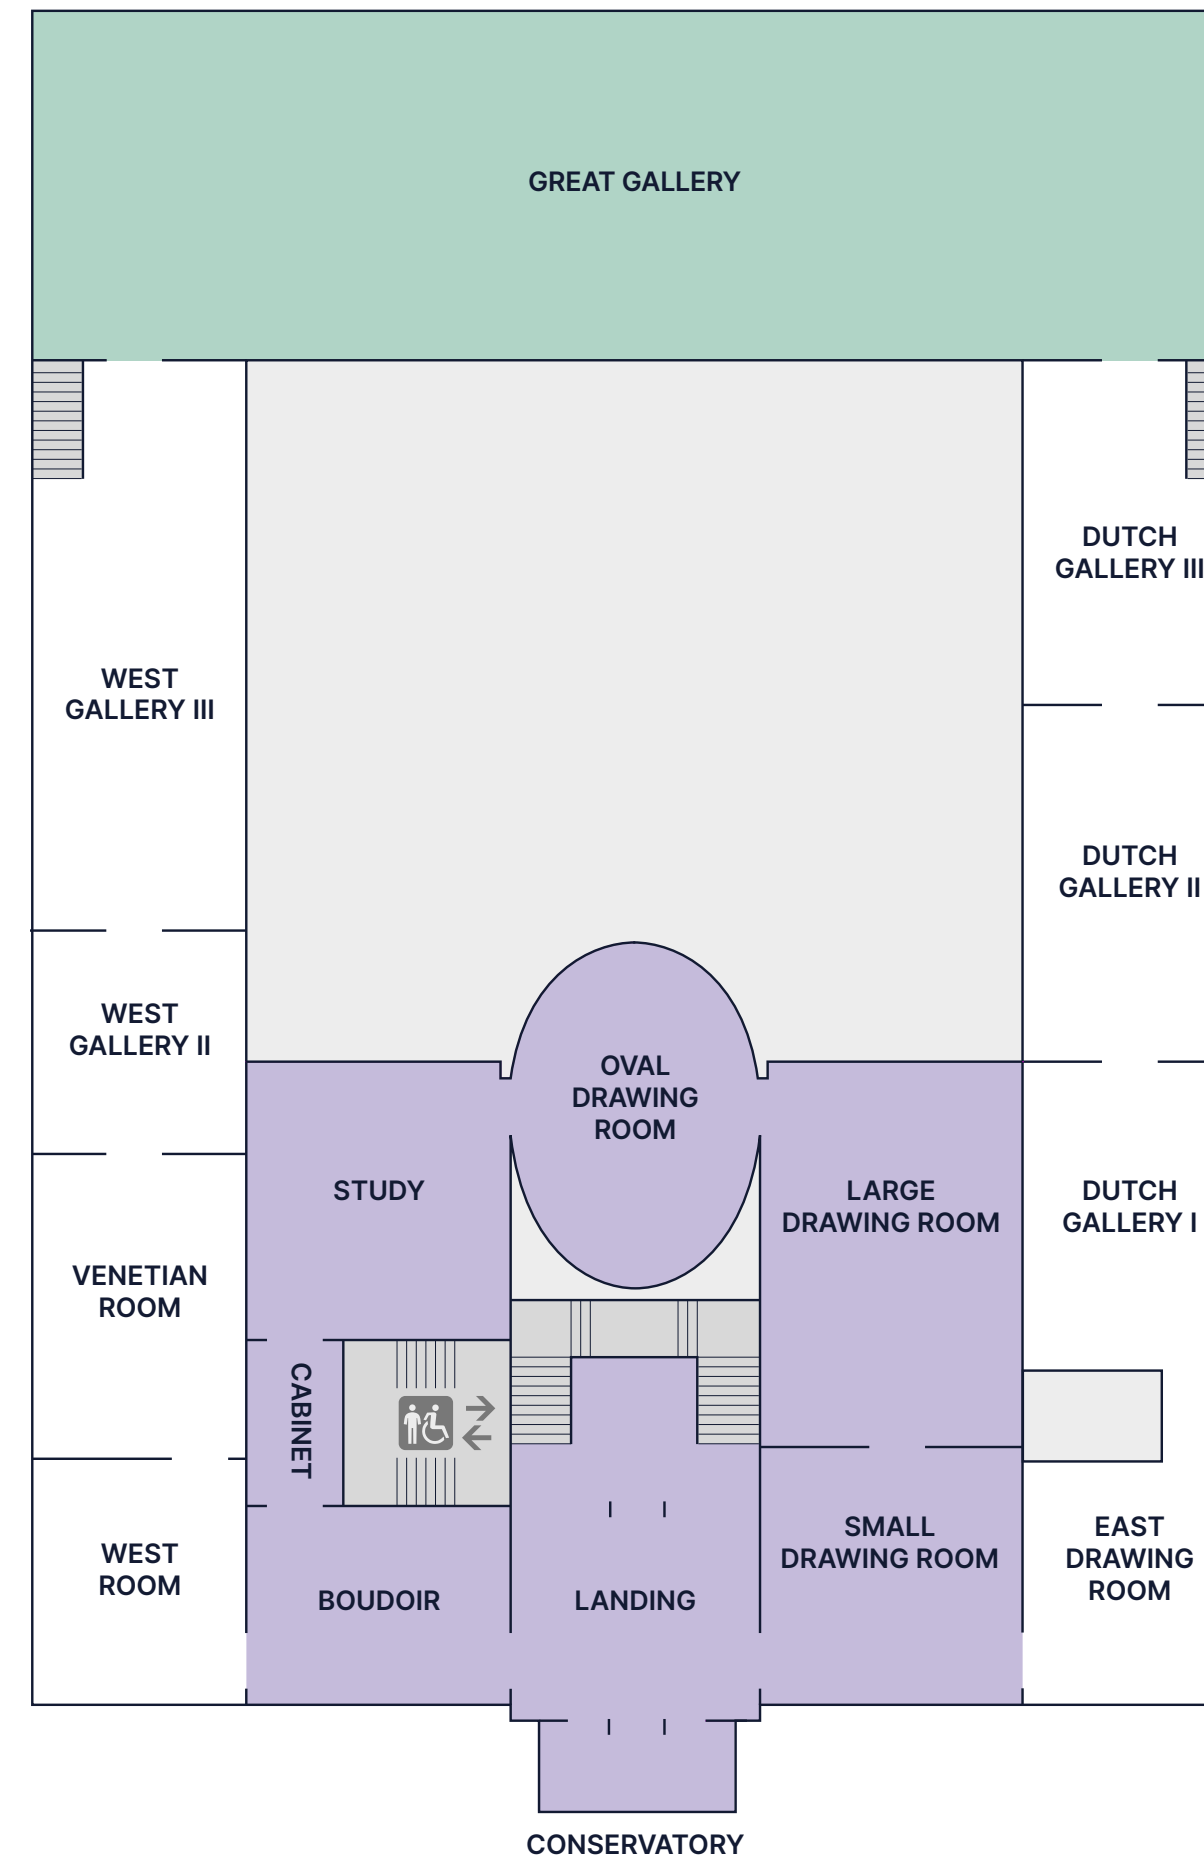

MAP

Ground Floor

● The Courtyard

1st Floor

● The Drawing Room Suite

● The Great Gallery

Ground Floor

1st Floor

Lower Ground