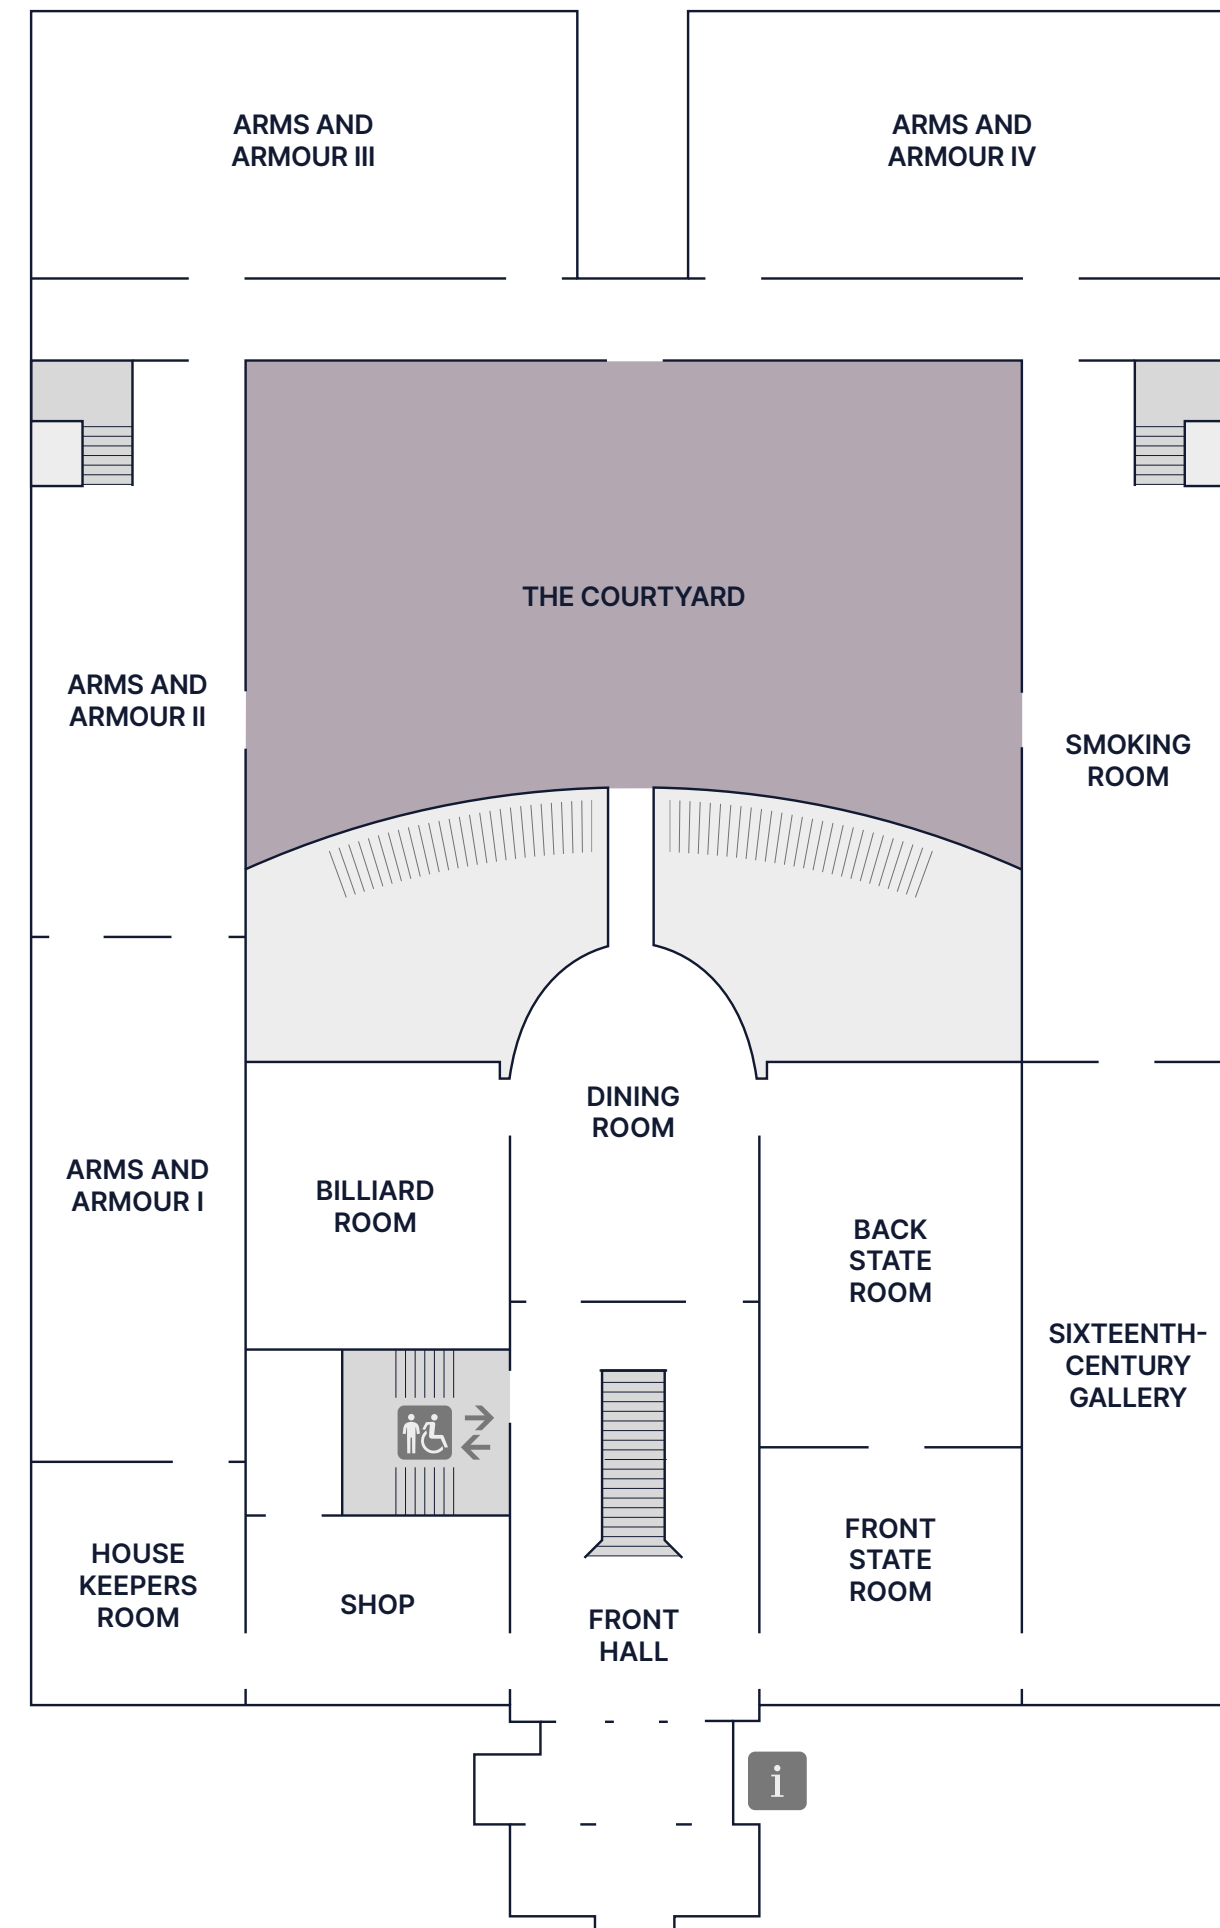

*** Extension from midnight – 1am is subject to TEN licence availability and approval.

MAP

Ground Floor

● The Courtyard

1st Floor

● The Drawing Room Suite

● The Great Gallery

Ground Floor