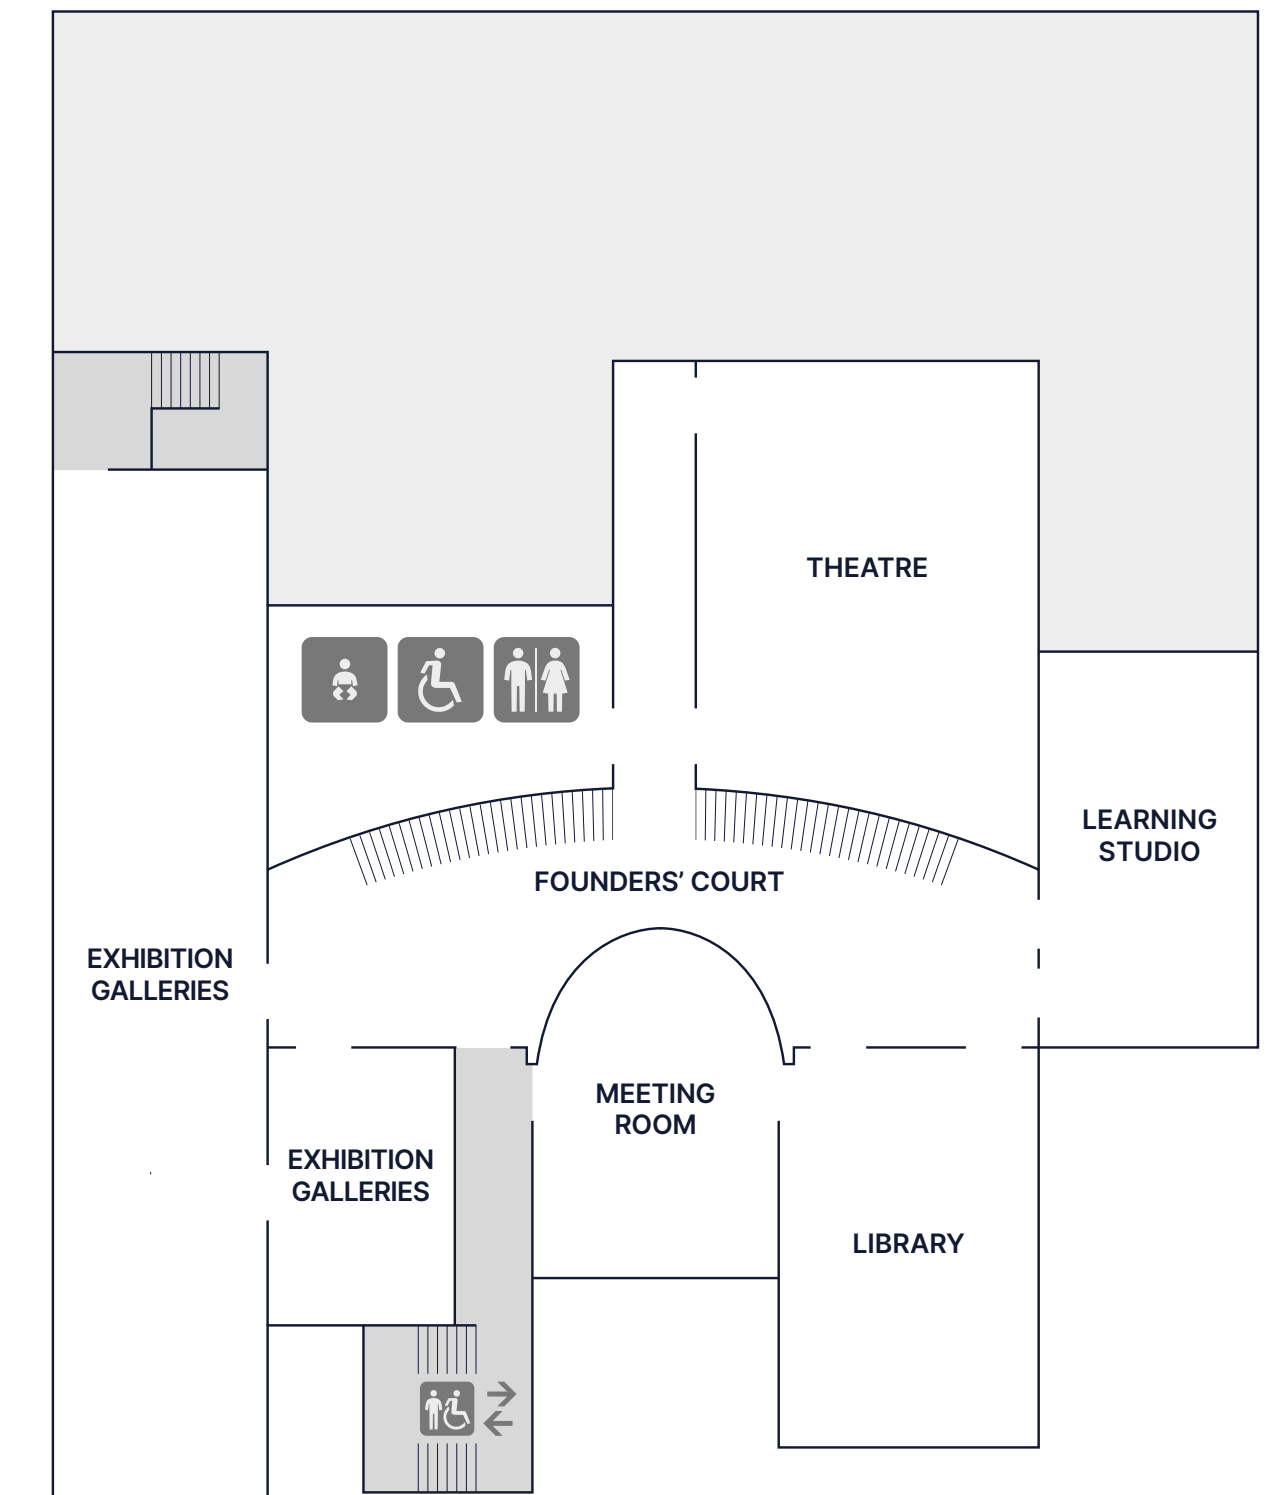

Lower Ground